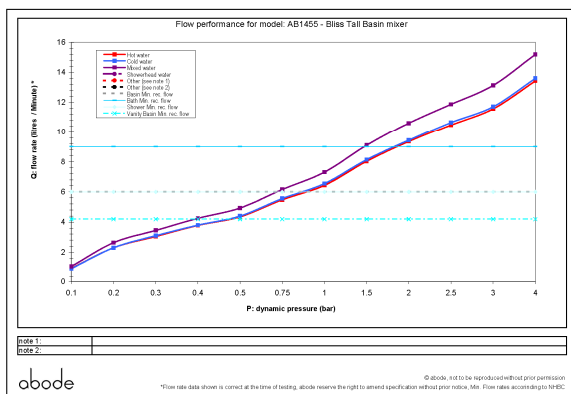

Packaged properties:

Box length (mm): 410 Box depth(mm): 110
Box width(mm): 280 Boxed weight (Kg): 2.3

Includes pop up waste?: No

Additional comments:

Product dimensions:

- **Product mounted where:** Surface
- **Recommended hole size:** 35 mm
- **Overall Height / projection:** 303 mm
- **Exit reach:** 113 mm
- **Exit height:** 233 mm
- **Base size:** 50 mm
- **Inlet centre distance(s):** n/a mm
- **Min. fitting depth required:** n/a mm
- **Max. surface depth:** 55 mm

Product flow characteristics:

- **Min / Max water pressure (bar):** 0.75* / 5.5
- **Part G max. mixed flow rate at 3 bar (l/m):** 13.13
- **Inlet connection type / length:** Flexi / 300mm mm
- **Inlet (plumbing connection) / outlet size:** 1/2" F / M10
- **Product flow characteristics:** Single flow
- **Non return valve(s) supplied or position:** n/a
- **Aerator type:** Neoperl honeycomb, laminar, white screen
- **Control valve type:** Single lever (25mm)
- **Includes output diverter?:** N/A
- **Inlet meshed particle filters included:** n/a
- **Shower hose type / length:** N/a / n/a