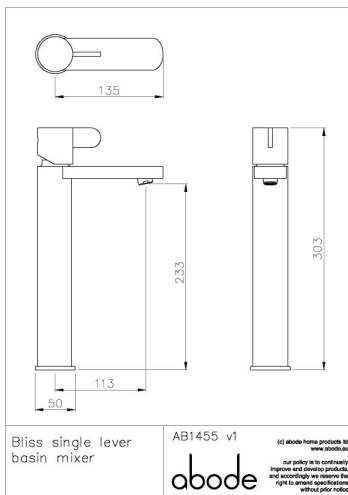

Packaged properties:

Box length (mm): 410 Box depth(mm): 110
Box width(mm): 280 Boxed weight (Kg): 2.3

Includes pop up waste?: No

Additional comments:

Product dimensions:

- **Product mounted where:** Surface
- **Recommended hole size:** 35 mm
- **Overall Height / projection:** 303 mm
- **Exit reach:** 113 mm
- **Exit height:** 233 mm
- **Base size:** 50 mm
- **Inlet centre distance(s):** n/a mm
- **Min. fitting depth required:** n/a mm
- **Max. surface depth:** 55 mm

Product flow characteristics:

- **Min / Max water pressure (bar):** 0.75* / 5.5
- **Part G max. mixed flow rate at 3 bar (l/m):** 13.13
- **Inlet connection type / length:** Flexi / 300mm mm
- **Inlet (plumbing connection) / outlet size:** 1/2" F / M10
- **Product flow characteristics:** Single flow
- **Non return valve(s) supplied or position:** n/a
- **Aerator type:** Neoperl honeycomb, laminar, white screen
- **Control valve type:** Single lever (25mm)
- **Includes output diverter?:** N/A
- **Inlet meshed particle filters included:** n/a
- **Shower hose type / length:** N/a / n/a