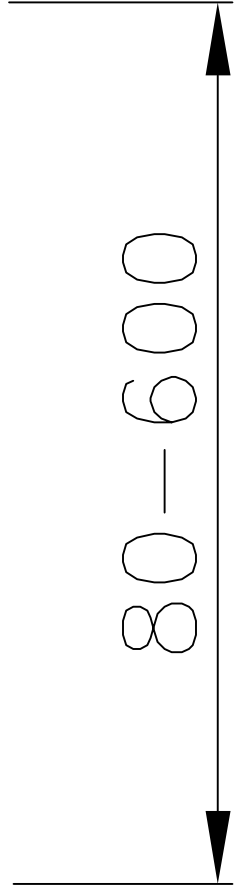

M12 x 1.25

12.5 A/F  
(14.2 A/P)

15MM  
PUSHFIT

80-600

RAPID PLUMBING  
KIT - 12MM

abode

(c) abode home products ltd  
www.abode.eu

our policy is to continually  
improve and develop products,  
and accordingly we reserve the  
right to amend specifications  
without prior notice