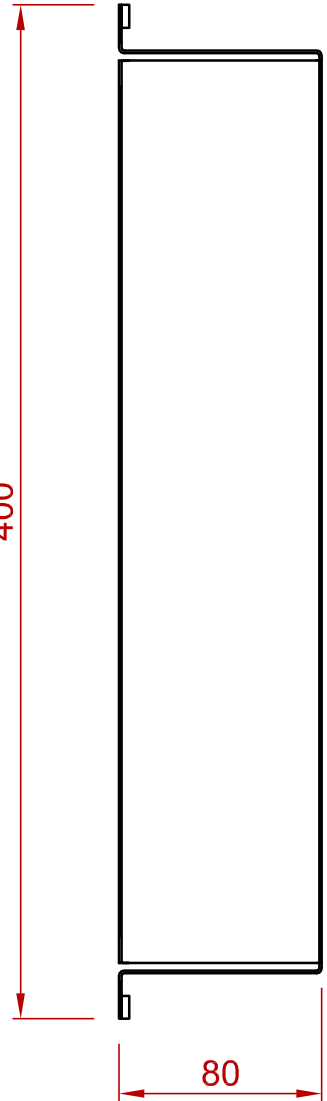

R13

AX1508

System Sync Colander

(check compatibility list for suitable models)

(c) abode home products ltd
www.abode.eu

our policy is to continually
improve and develop products,
and accordingly we reserve the
right to amend specifications
without prior notice