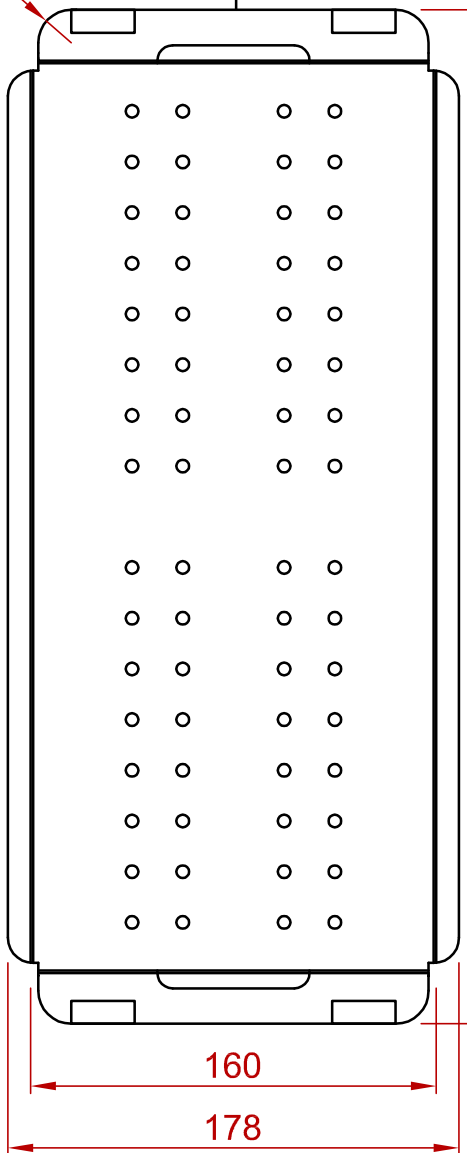

R13

AX1508

System Sync Colander

(check compatibility list for suitable models)

(c) abode home products ltd
www.abode.eu

our policy is to continually
improve and develop products,
and accordingly we reserve the
right to amend specifications
without prior notice