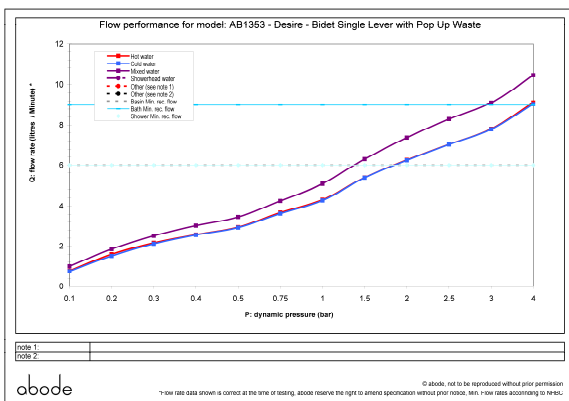

**Packaged properties:**

Box length (mm): 360      Box depth(mm): 100  
Box width(mm): 195      Boxed weight (Kg): 2.0

**Includes pop up waste?:** Yes

**Additional comments:**

**Product dimensions:**

- **Product mounted where:** Surface
- **Recommended hole size:** 35 mm
- **Overall Height / projection:** 148 mm
- **Exit reach:** 112 mm
- **Exit height:** 73 mm
- **Base size:** 48 mm
- **Inlet centre distance(s):**
- **Min. fitting depth required:** 40 mm
- **Max. surface depth:**

**Product flow characteristics:**

- **Min / Max water pressure (bar):** 1.50\* / 5.00
- **Part G max. mixed flow rate at 3 bar (l/m):** 9.12
- **Inlet connection type / length:** Flexi / 450 mm
- **Inlet (plumbing connection) / outlet size:** 1/2" F / M8
- **Product flow characteristics:**  
**Non return valve(s) supplied or position:**
- **Aerator type:** Honeycomb
- **Control valve type:** Single lever ( )
- **Includes output diverter?:** No
- **Inlet meshed particle filters included:** 0.60 mm
- **Shower hose type / length:**