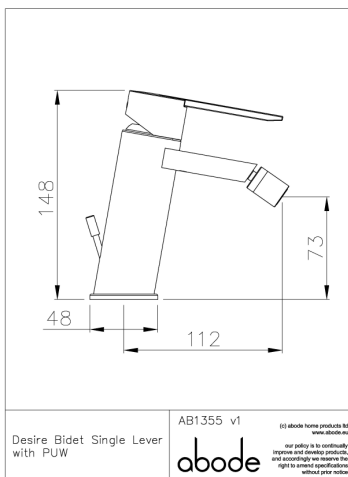

**Product features:**

- Metal construction throughout
- Single lever control for effortless single handed control
- Supplied complete with flexible tail pipes for fast simple fitting
- Swivel aerator connector for maximum flexibility
- Supplied complete with flexible tail pipes for fast simple fitting

**Packaged properties:**

Box length (mm): 360      Box depth(mm): 100  
Box width(mm): 195      Boxed weight (Kg): 2.0

**Includes pop up waste?:** Yes

**Additional comments:**

**Product dimensions:**

- **Product mounted where:** Surface
- **Recommended hole size:** 35 mm
- **Overall Height / projection:** 148 mm
- **Exit reach:** 112 mm
- **Exit height:** 73 mm
- **Base size:** 48 mm
- **Inlet centre distance(s):**
- **Min. fitting depth required:** 40 mm
- **Max. surface depth:**

**Product flow characteristics:**

- **Min / Max water pressure (bar):** 1.50\* / 5.00
- **Part G max. mixed flow rate at 3 bar (l/m):** 9.12
- **Inlet connection type / length:** Flexi / 450 mm
- **Inlet (plumbing connection) / outlet size:** 1/2" F / M8
- **Product flow characteristics:**  
**Non return valve(s) supplied or position:**
- **Aerator type:** Honeycomb
- **Control valve type:** Single lever ( )
- **Includes output diverter?:** No
- **Inlet meshed particle filters included:** 0.60 mm
- **Shower hose type / length:**