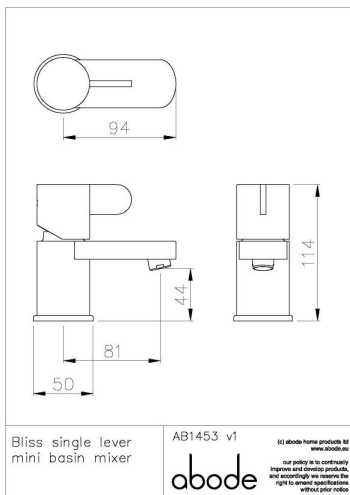

Packaged properties:

Box length (mm): 255 Box depth(mm): 95
Box width(mm): 200 Boxed weight (Kg): 1.5

Includes pop up waste?: No

Additional comments:

Product dimensions:

- **Product mounted where:** Surface
- **Recommended hole size:** 35 mm
- **Overall Height / projection:** 114 mm
- **Exit reach:** 81 mm
- **Exit height:** 44 mm
- **Base size:** 50 mm
- **Inlet centre distance(s):** n/a mm
- **Min. fitting depth required:** n/a mm
- **Max. surface depth:** 47 mm

Product flow characteristics:

- **Min / Max water pressure (bar):** 0.40* / 5.5
- **Part G max. mixed flow rate at 3 bar (l/m):** 13.18
- **Inlet connection type / length:** Flexi / 345mm mm
- **Inlet (plumbing connection) / outlet size:** 1/2" F / M10
- **Product flow characteristics:** Single flow
- **Non return valve(s) supplied or position:** n/a
- **Aerator type:** Neoperl honeycomb, laminar, white screen
- **Control valve type:** Single lever (25mm)
- **Includes output diverter?:** N/A
- **Inlet meshed particle filters included:** n/a
- **Shower hose type / length:** N/a / n/a