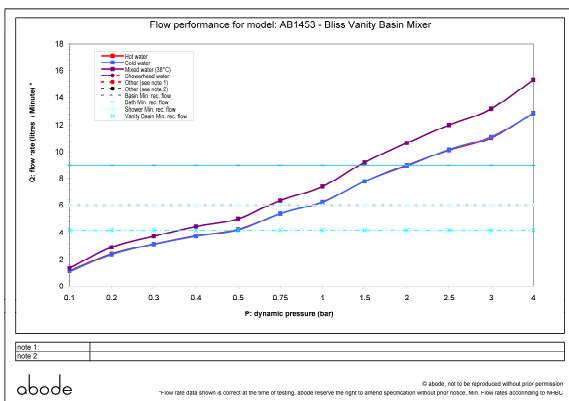

Packaged properties:

Box length (mm): 255 Box depth(mm): 95
Box width(mm): 200 Boxed weight (Kg): 1.5

Includes pop up waste?: No

Additional comments:

Product dimensions:

- **Product mounted where:** Surface
- **Recommended hole size:** 35 mm
- **Overall Height / projection:** 114 mm
- **Exit reach:** 81 mm
- **Exit height:** 44 mm
- **Base size:** 50 mm
- **Inlet centre distance(s):** n/a mm
- **Min. fitting depth required:** n/a mm
- **Max. surface depth:** 47 mm

Product flow characteristics:

- **Min / Max water pressure (bar):** 0.40* / 5.5
- **Part G max. mixed flow rate at 3 bar (l/m):** 13.18
- **Inlet connection type / length:** Flexi / 345mm mm
- **Inlet (plumbing connection) / outlet size:** 1/2" F / M10
- **Product flow characteristics:** Single flow
- **Non return valve(s) supplied or position:** n/a
- **Aerator type:** Neoperl honeycomb, laminar, white screen
- **Control valve type:** Single lever (25mm)
- **Includes output diverter?:** N/A
- **Inlet meshed particle filters included:** n/a
- **Shower hose type / length:** N/a / n/a